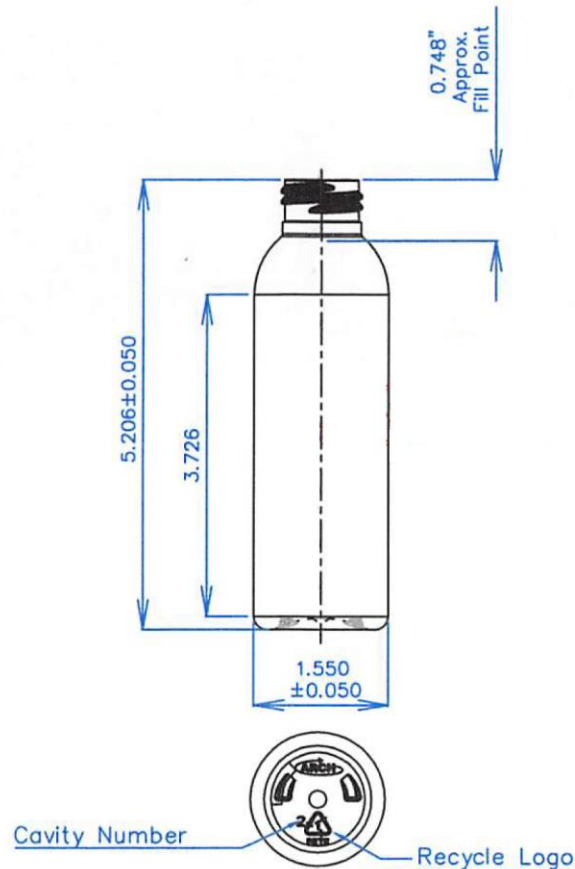

Date Created: 05/31/23

4oz PET Cosmo Round

Bottle Data Sheet

ARCH # 062121-XXXX
MOLD # N96931 – 5 Cavities (#1 to #5)
RESIN & COLORANT: FDA COMPLIANT
OVERFLOW CAPACITY: 130.0 ± 5.0 ml
HEIGHT: 5.206 ± 0.050 Inch
WEIGHT: 15.0 ± 1.0 g
DIAMETER: 1.550 ± 0.050 Inch
NECK FINISH: M24SP410 (Two Turns)

BOTTLE PER BOX: 540 (TUMBLE PACK)
BOTTLE PER PALLET: 8,100
BOTTLE PER 53' TRUCK: 218,700
PALLET WEIGHT: 353 lbs.
STOCK COLORS: Amber, White, Blue
Clear